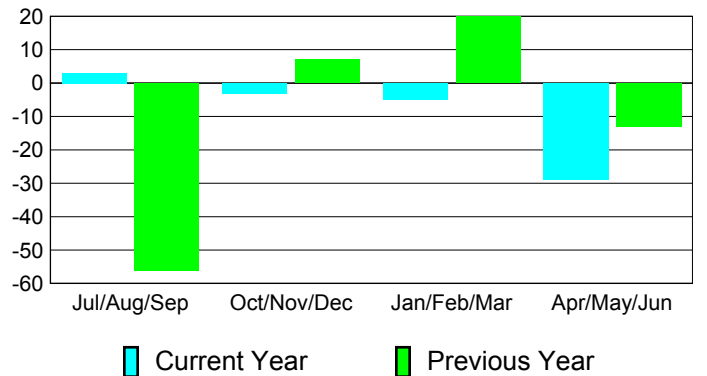

**Membership Results
2010-2011**

**Membership
2009-2010**

Month	Net Memb Goal	Actual New Memb	Actual Dropped Memb	Gain/Loss of Memb	Gain/Loss of Memb
Jul/Aug/Sep	-40	43	-40	3	-56
Oct/Nov/Dec	10	53	-56	-3	7
Jan/Feb/Mar	35	59	-64	-5	20
Apr/May/June	15	38	-67	-29	-13
Totals	20	193	-227	-34	-42

Membership Results 2010-2011

Goal, New, Dropped, Gain/Loss

Comparison of Membership Gain/Loss

Current Year Compared to the Previous Year

Gender Comparison 2010-2011

Jul/Aug/Sep

Oct/Nov/Dec

Jan/Feb/Mar

Apr/May/June

Male

Female