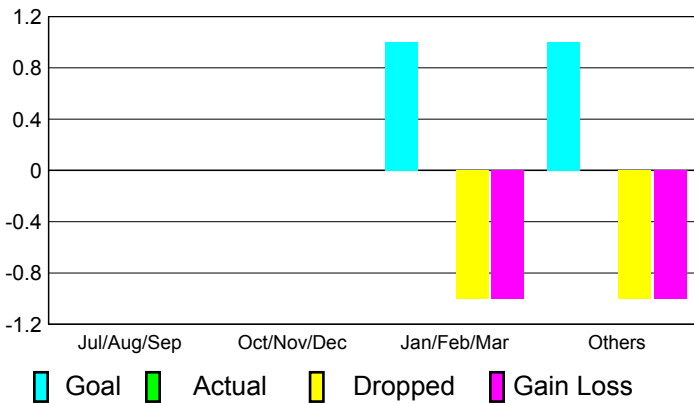

2010-2011 GMT Reports for District (or Undistricted) **District 21 B**

GMT: **Jeff Kriz**

Location: **ARIZONA**

GMT CA: **1**

CLUBS

**Club Results
2010-2011**

**Clubs
2009-2010**

Month	New Club Goal	Actual New Clubs	Actual Dropped Clubs	Gain/Loss of Clubs	Gain/Loss of Clubs
Jul/Aug/Sep	0	0	0	0	0
Oct/Nov/Dec	0	0	0	0	1
Jan/Feb/Mar	1	0	-1	-1	0
Apr/May/June	1	0	-1	-1	0
Totals	2	0	-2	-2	1

Club Results 2010-2011

Goal, New, Dropped, Gain/Loss

Comparison of Club Gain/Loss

Current Year Compared to the Previous Year

YTD Status Quo Clubs 2010-2011

Status Quo Clubs Compared to Status Quo Members

MEMBERSHIP

**Membership Results
2010-2011**

**Membership
2009-2010**

Month	Net Memb Goal	Actual New Memb	Actual Dropped Memb	Gain/Loss of Memb	Gain/Loss of Memb
Jul/Aug/Sep	-40	43	-40	3	-56
Oct/Nov/Dec	10	53	-56	-3	7
Jan/Feb/Mar	35	59	-64	-5	20
Apr/May/June	15	38	-67	-29	-13
Totals	20	193	-227	-34	-42