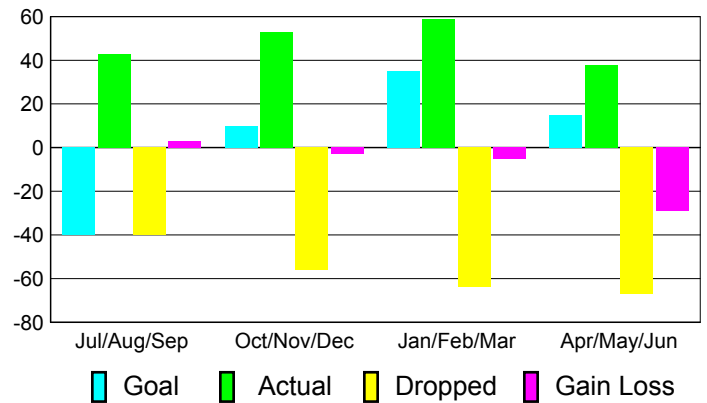

Membership Results 2010-2011

Goal, New, Dropped, Gain/Loss

Comparison of Membership Gain/Loss

Current Year Compared to the Previous Year